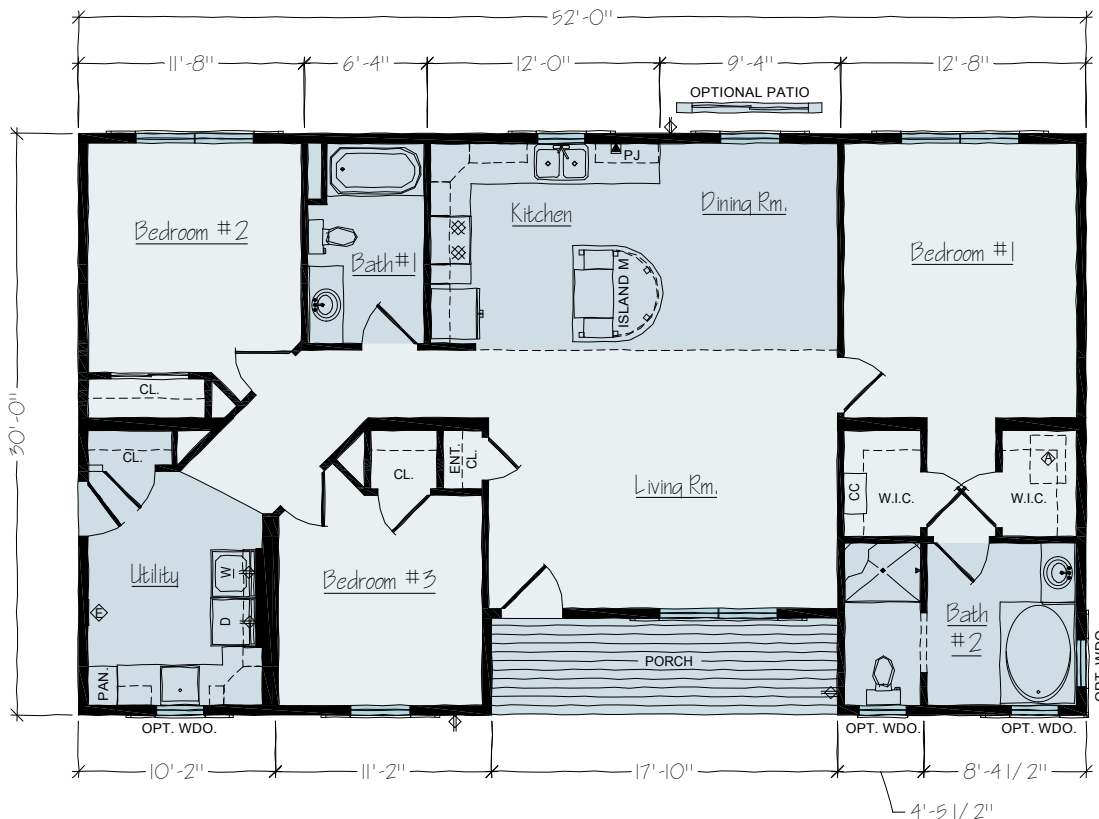

DUBLIN

Square Footage: 1,560
 Bedrooms: 3
 Bathrooms: 2
 Widths: 30ft
 Plan: Ranch

FIRST FLOOR

OPTIONS

BASEMENT OPTION